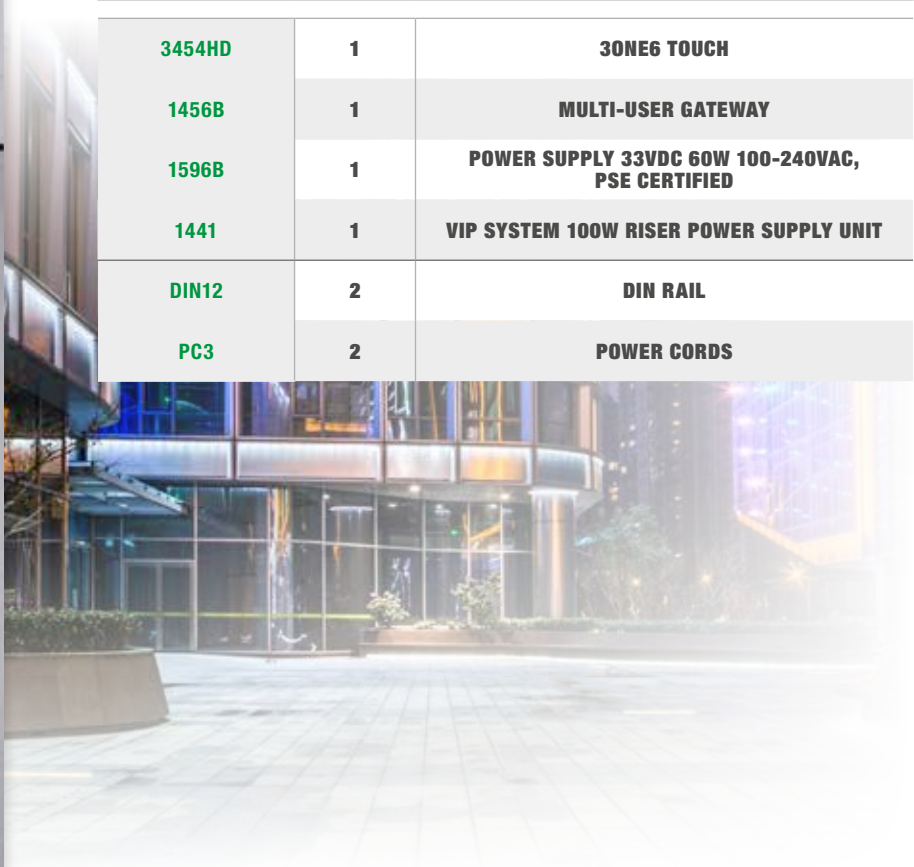

## EZ-316MUG

| Art.   | Q.ty | Description                                      |
|--------|------|--|
| 3454HD | 1    | 3ONE6 TOUCH                                      |
| 1456B  | 1    | MULTI-USER GATEWAY                               |
| 1596B  | 1    | POWER SUPPLY 33VDC 60W 100-240VAC, PSE CERTIFIED |
| 1441   | 1    | VIP SYSTEM 100W RISER POWER SUPPLY UNIT          |
| DIN12  | 2    | DIN RAIL   |
| PC3    | 2    | POWER CORDS                                      |